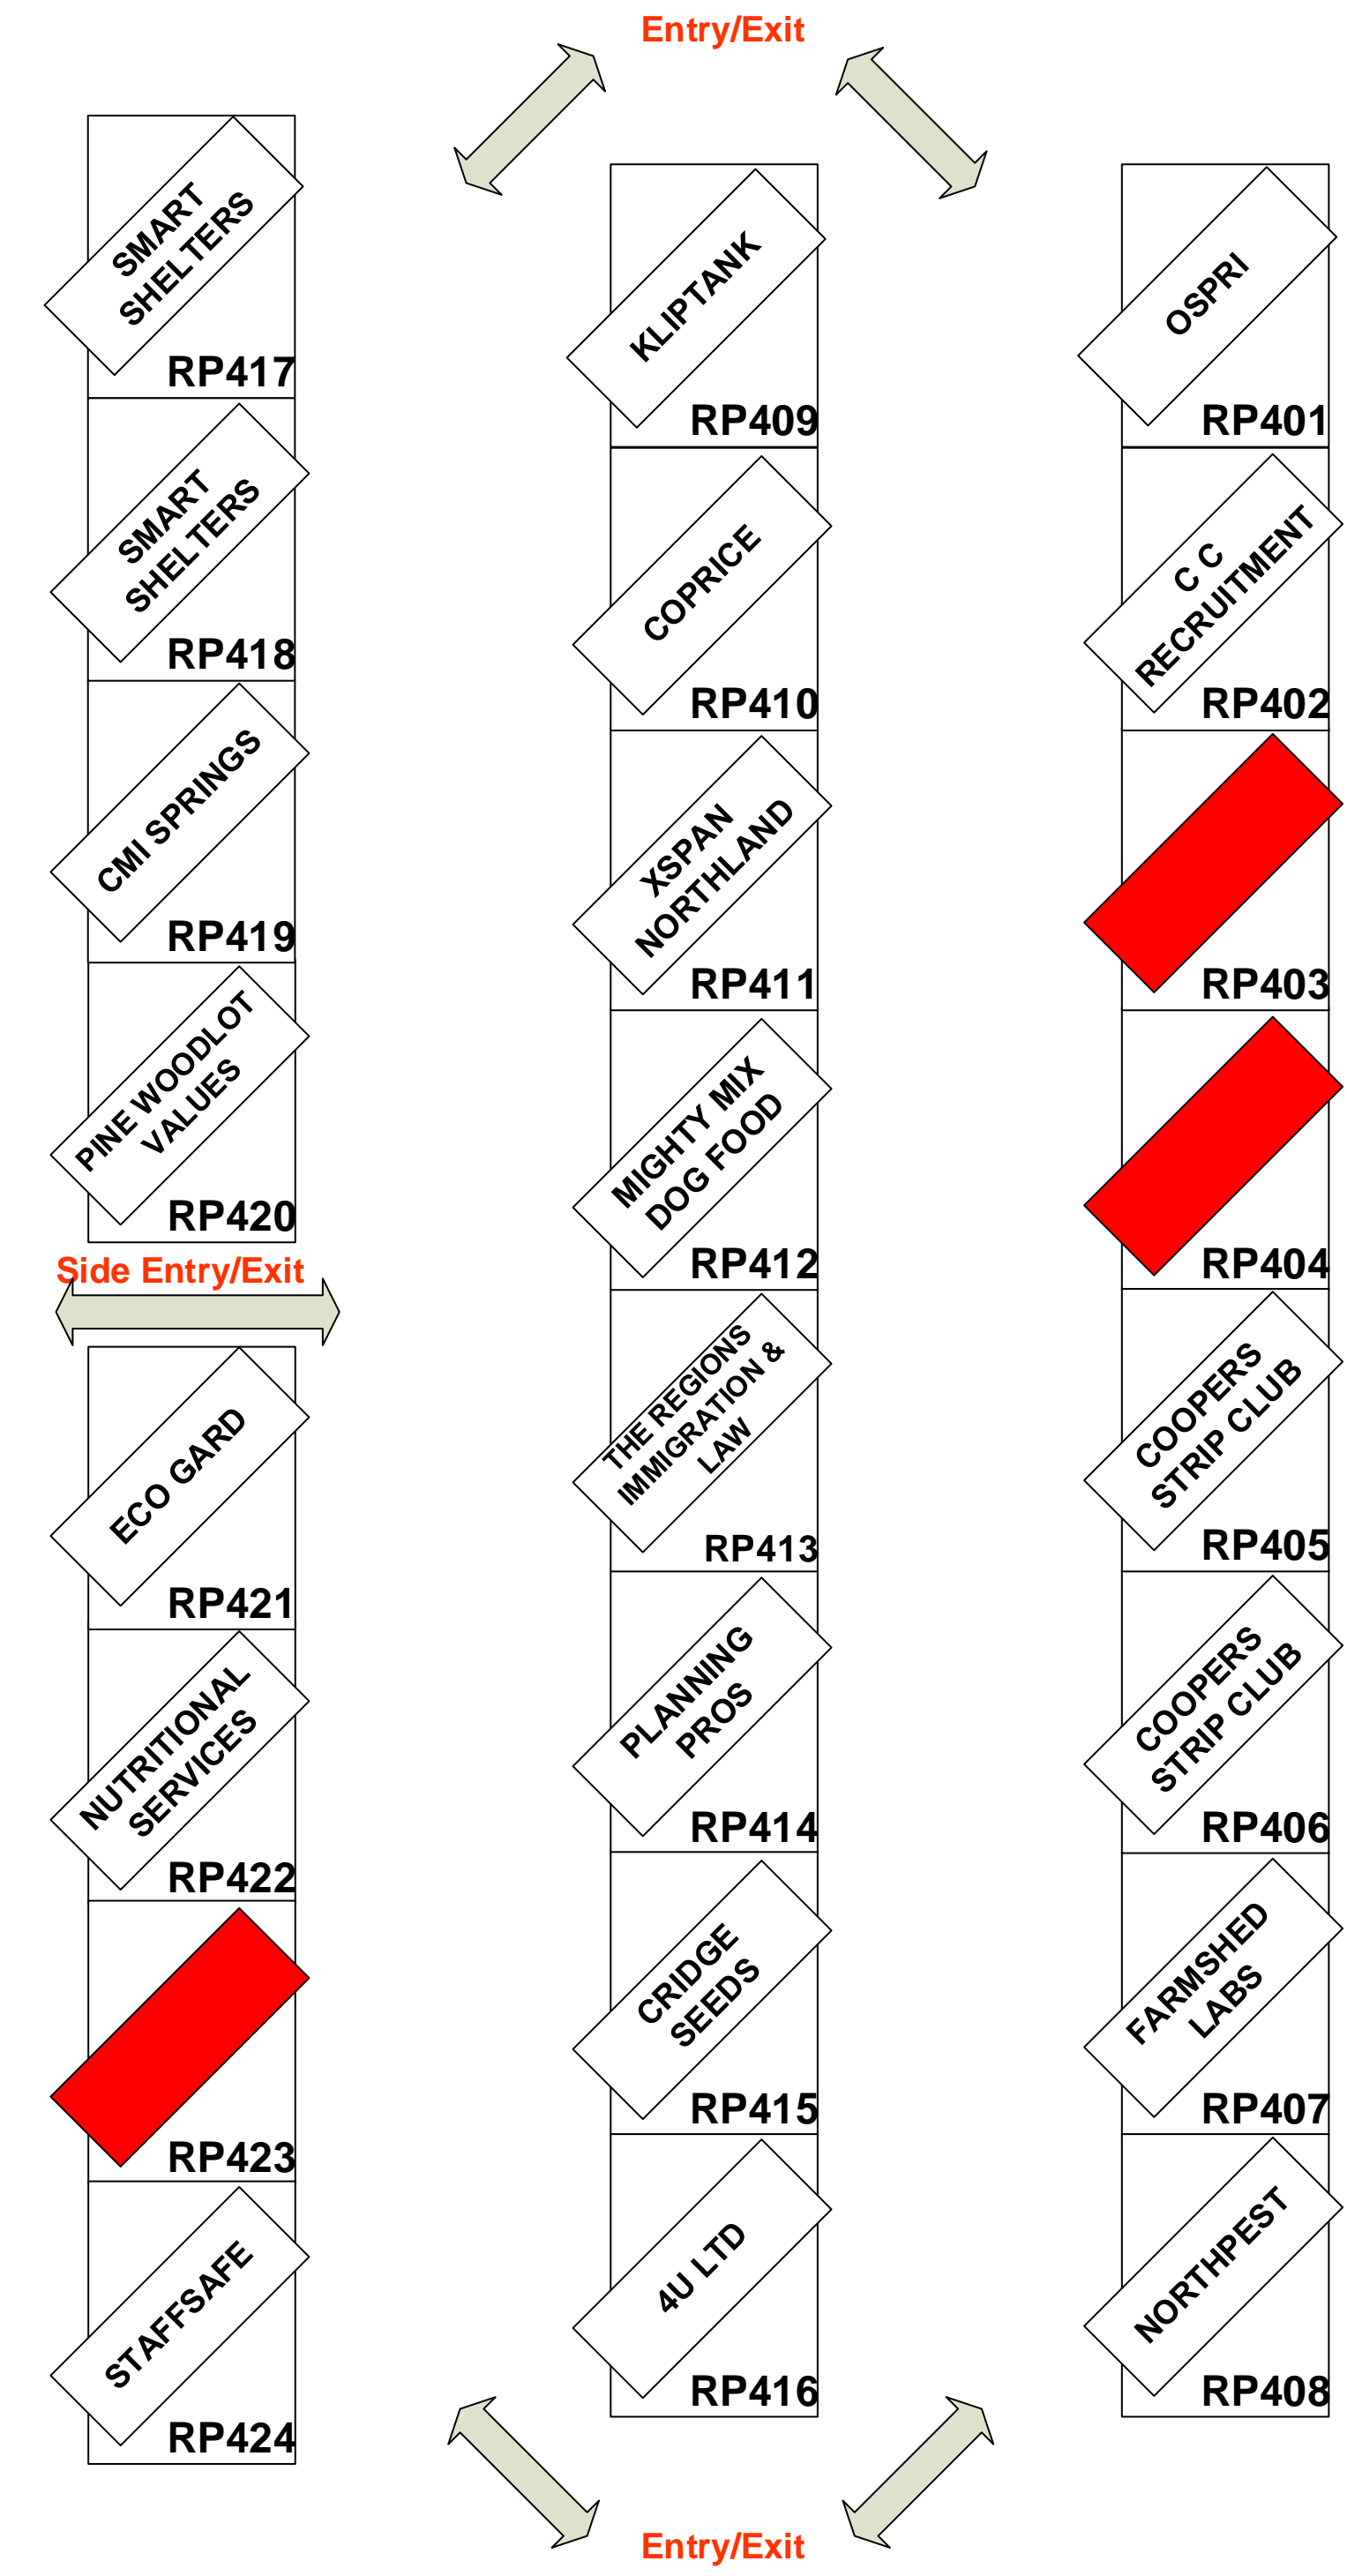

RURAL PAVILION MAP

RURAL PAVILION 2

RURAL PAVILION 1

HINO TRUCKS DRIVE

HINO TRUCKS DRIVE

[Red Box] = AVAILABLE to book

FOOD COURT
1

ENVIRONMENTAL FERTILISERS TRACK

ENVIRONMENTAL FERTILISERS TRACK