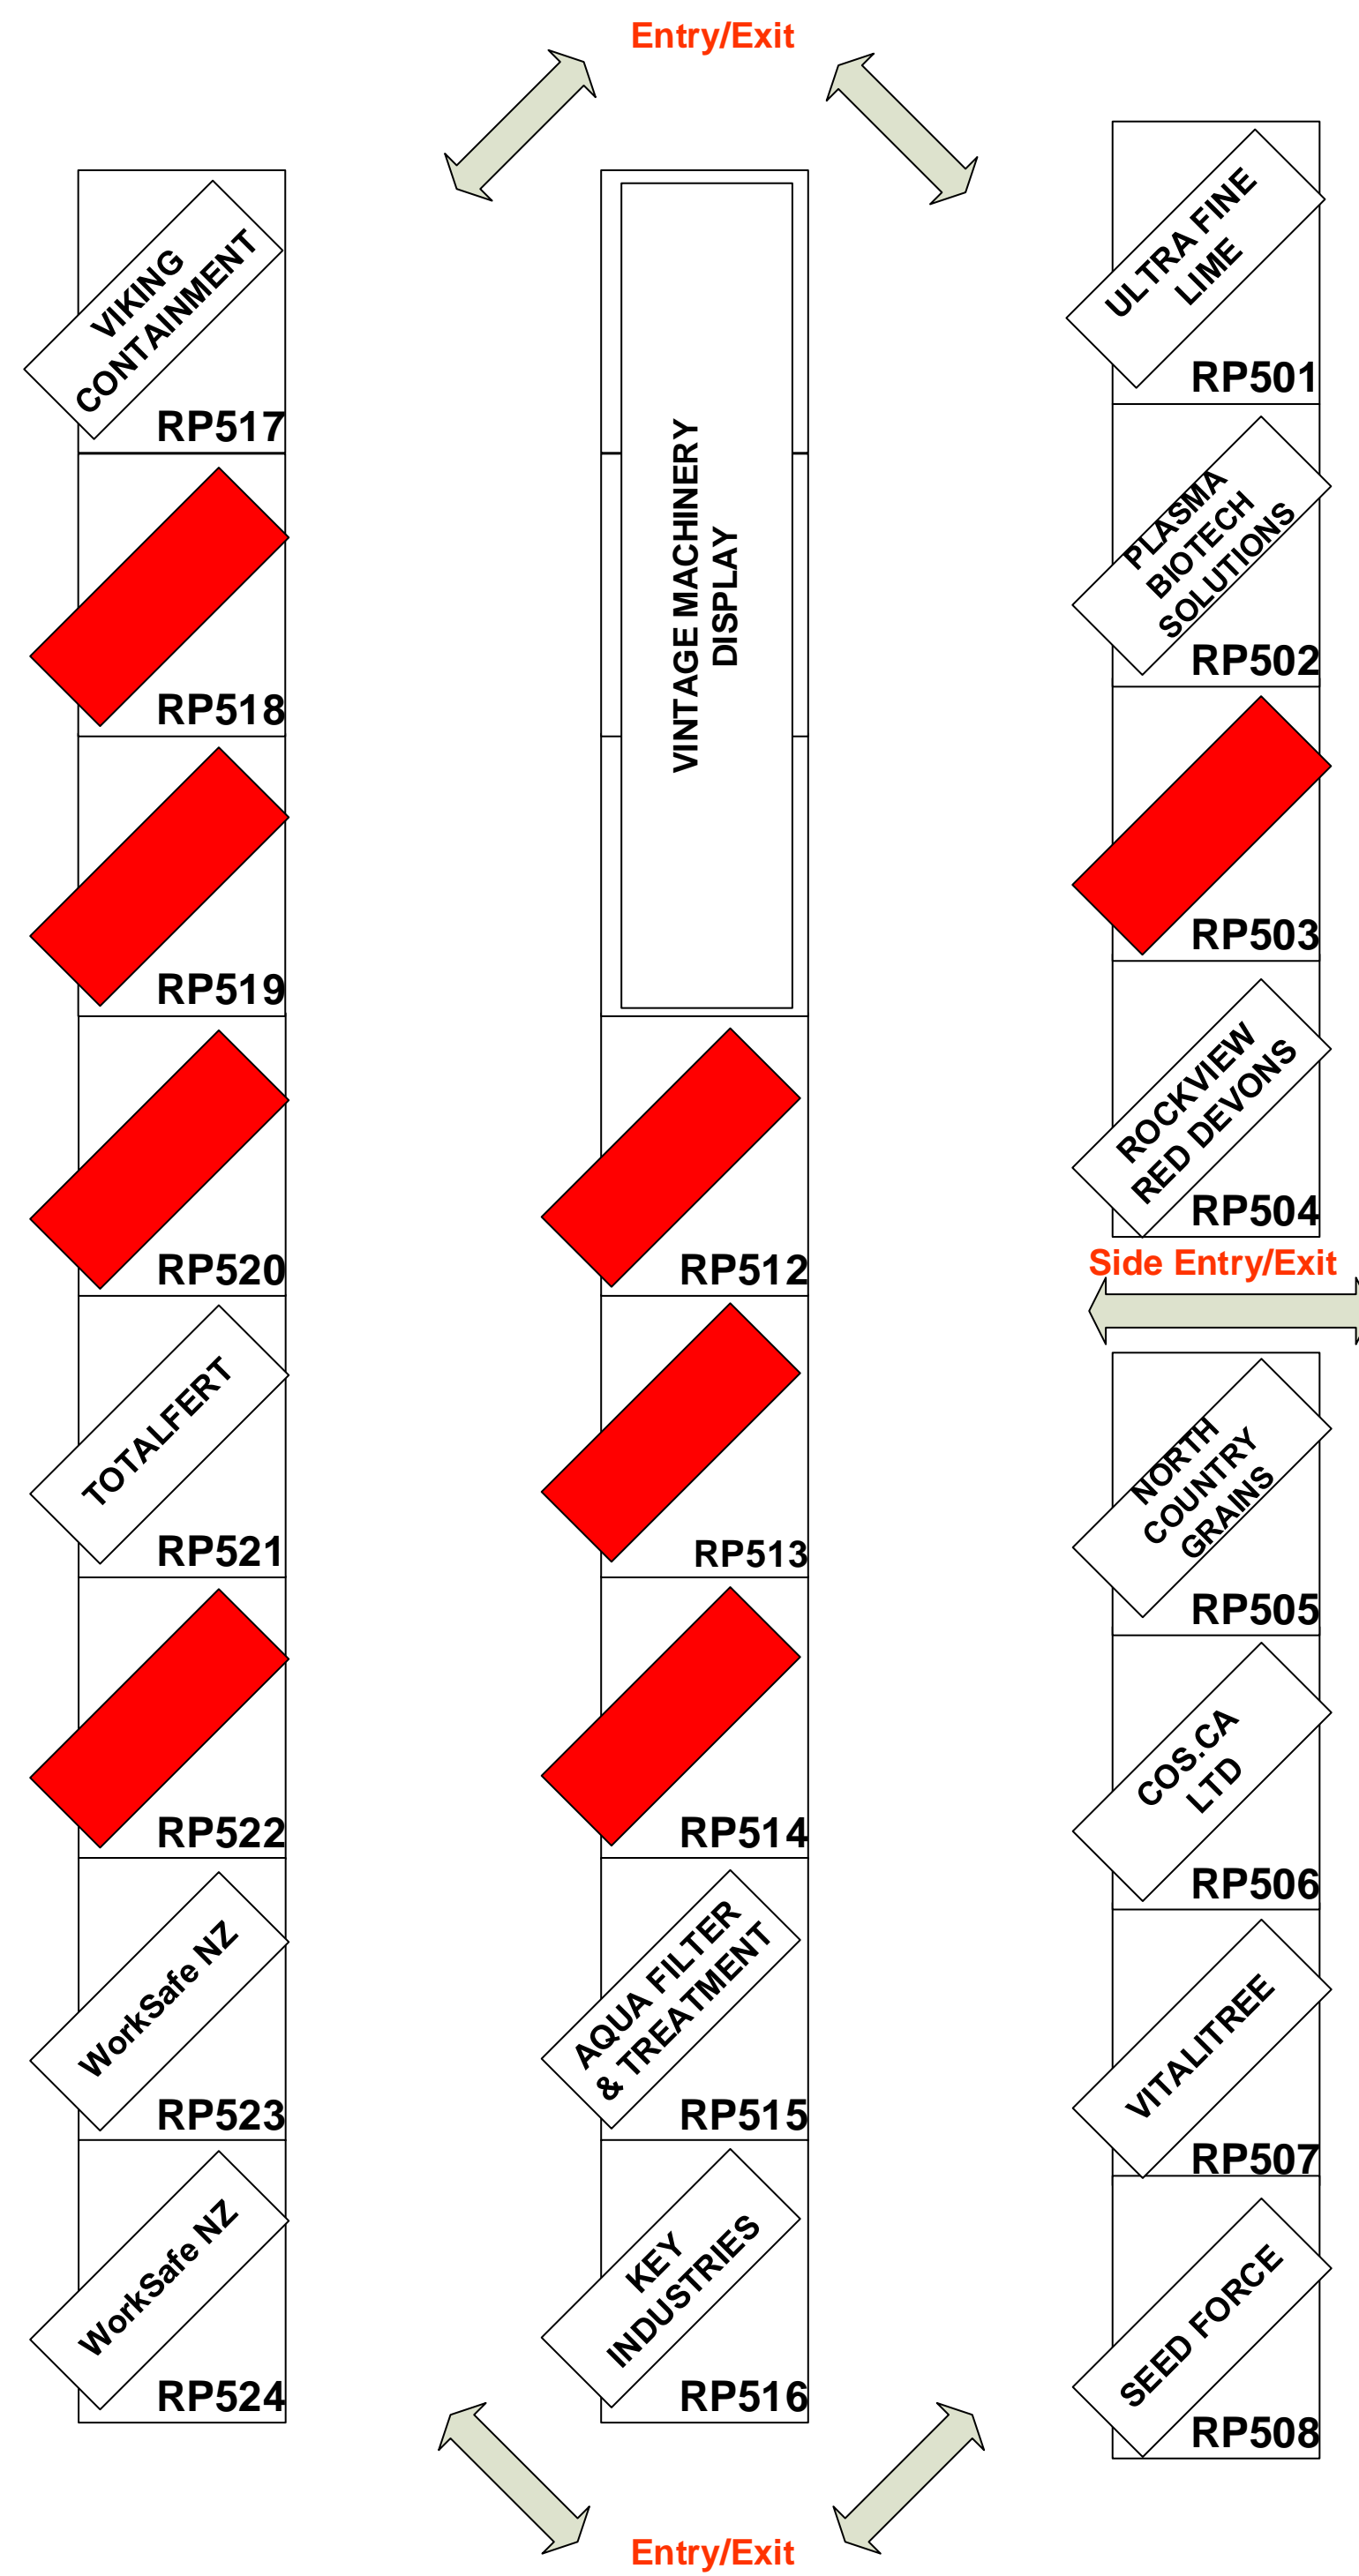

RURAL PAVILION MAP

RURAL PAVILION 2

RURAL PAVILION 1

HINO TRUCKS DRIVE

HINO TRUCKS DRIVE

[Red Box] = AVAILABLE to book

FOOD COURT
1

ENVIRONMENTAL FERTILISERS TRACK

ENVIRONMENTAL FERTILISERS TRACK